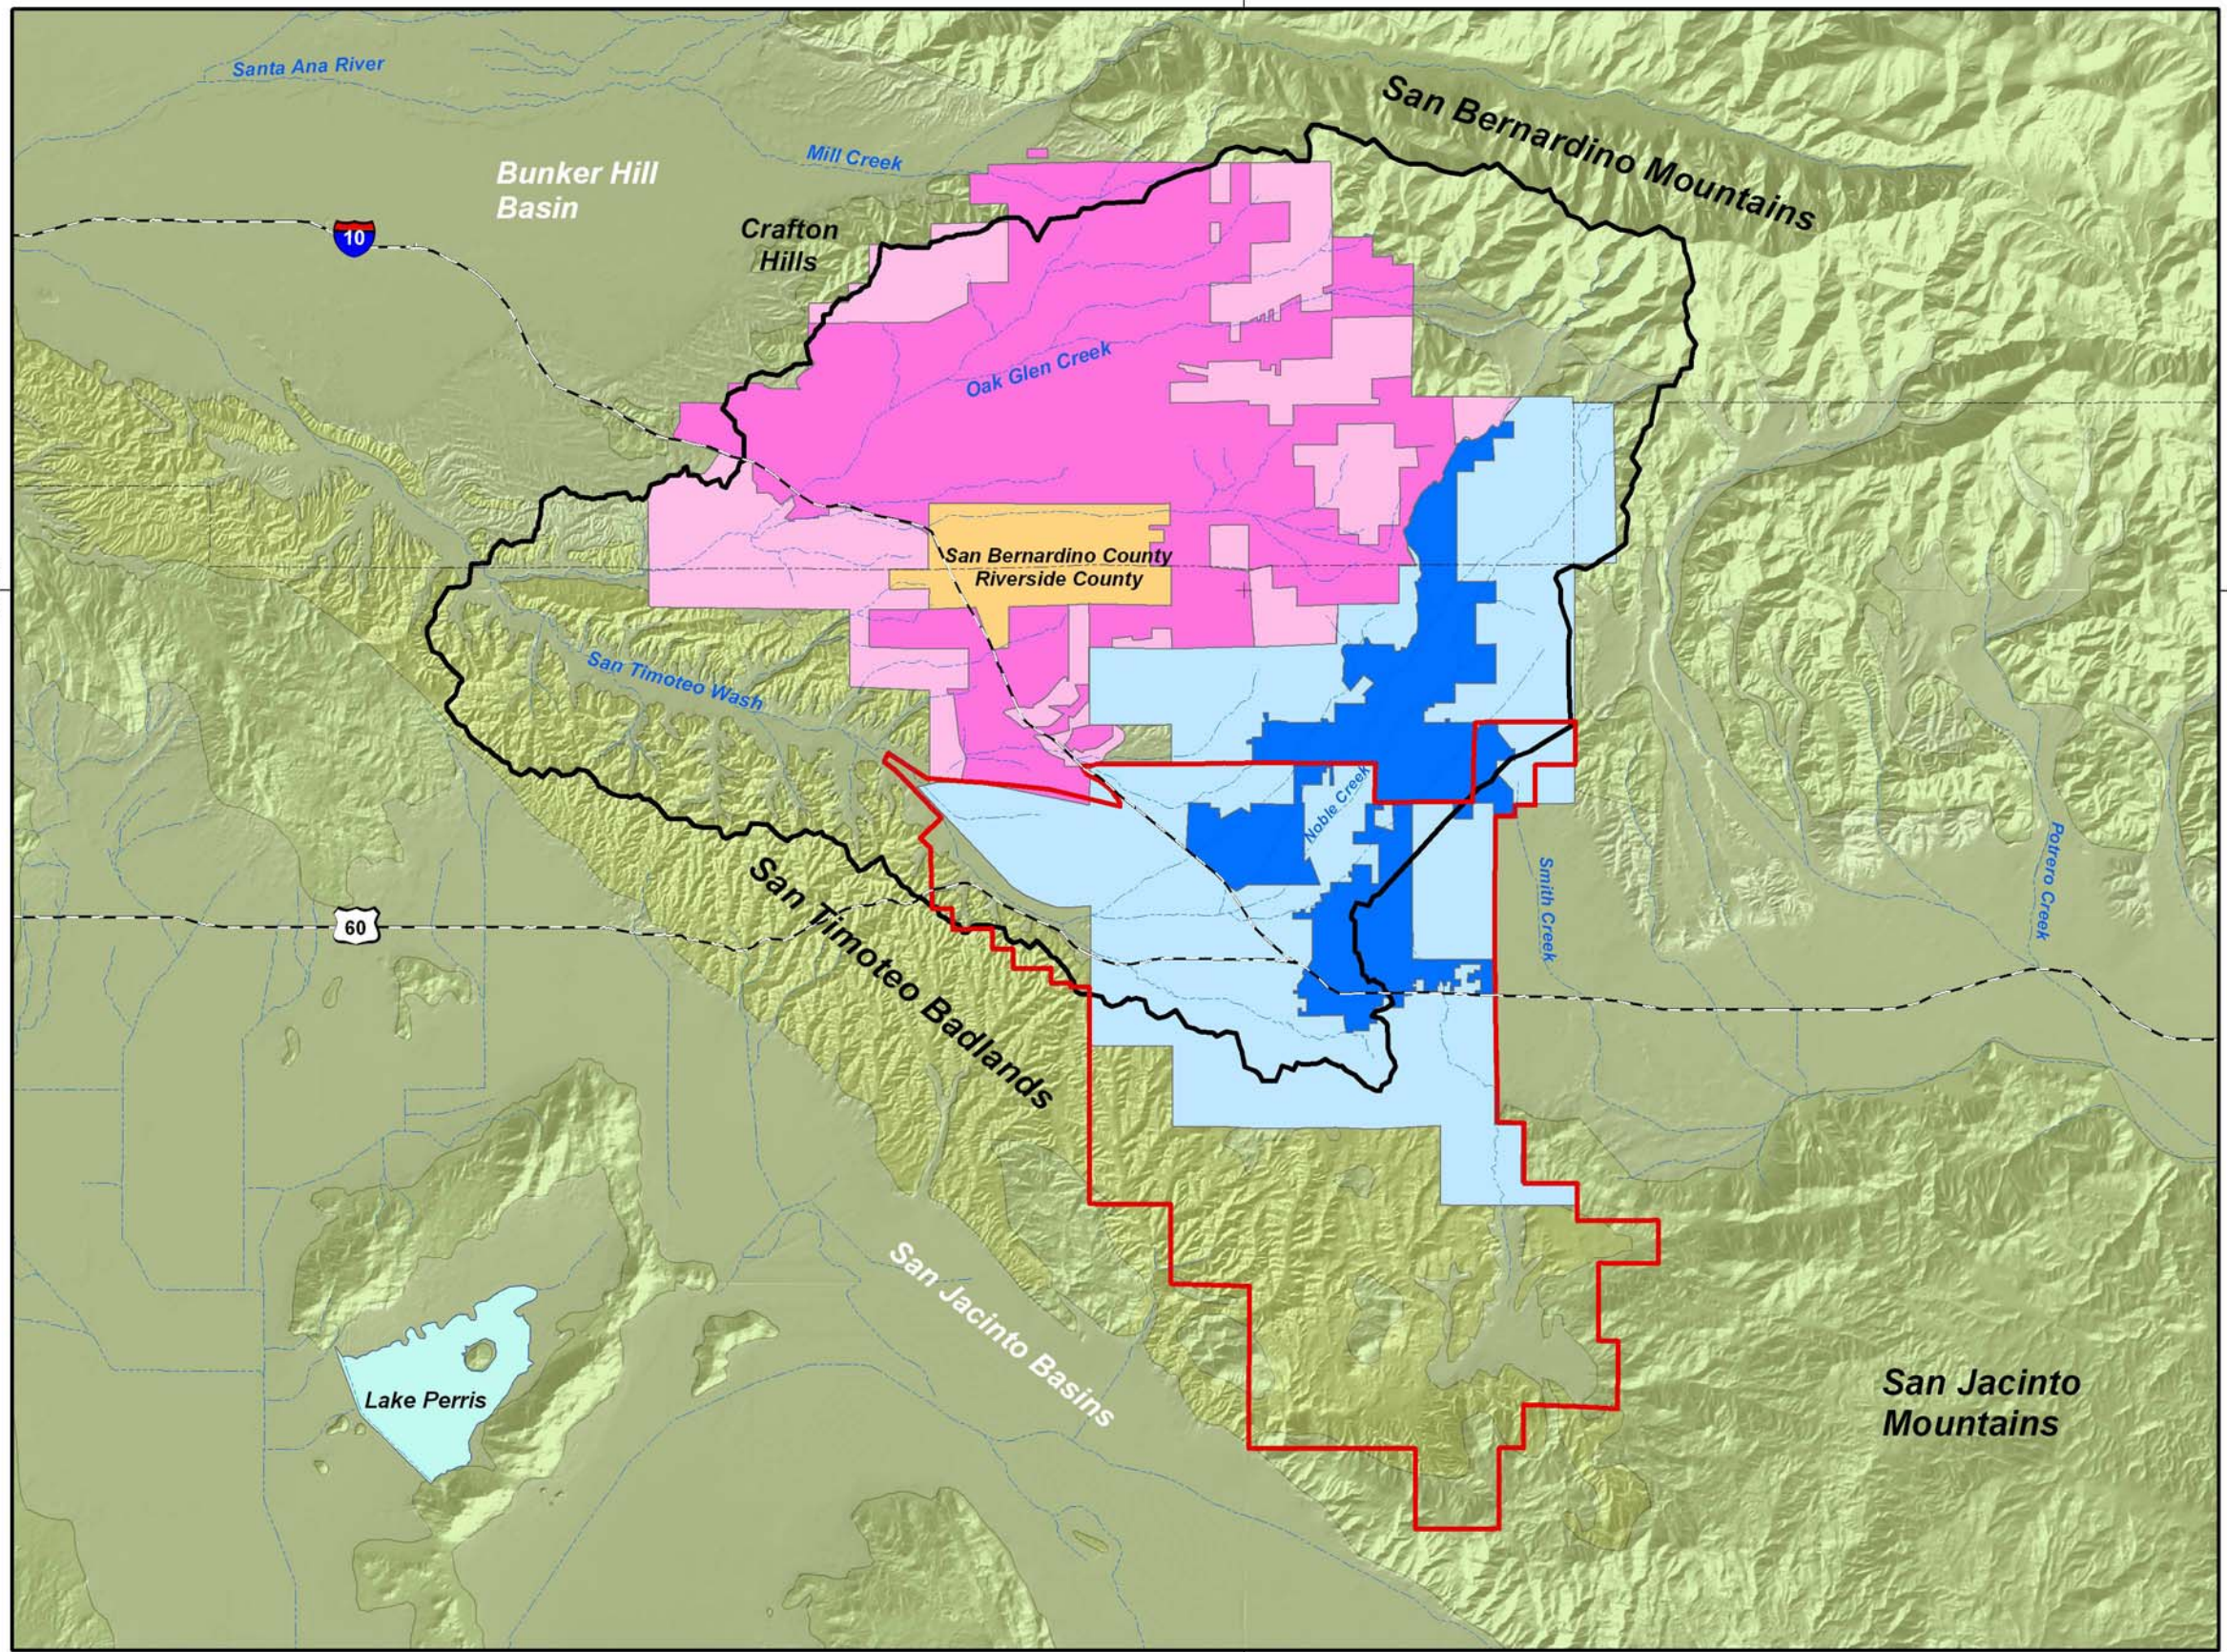

117°00'W

117°00'W

### Integrated Regional Water Management Plan

San Timoteo Watershed Management Authority

- Yucaipa Valley Water District
  - Service Area
  - Sphere of Influence
- Beaumont-Cherry Valley Water District
  - Service Area
  - Sphere of Influence
- South Mesa Water Company
- City of Beaumont Sphere of Influence
- San Timoteo Watershed
- Streams
- Lake

Location of the San Timoteo Watershed Management Area

Produced by:  
**WILDERMUTH**  
 ENVIRONMENTAL INC.  
 23692 Bircher Drive  
 Lake Forest, CA 92630  
 949.420.3030  
 www.wildermuthenvironmental.com